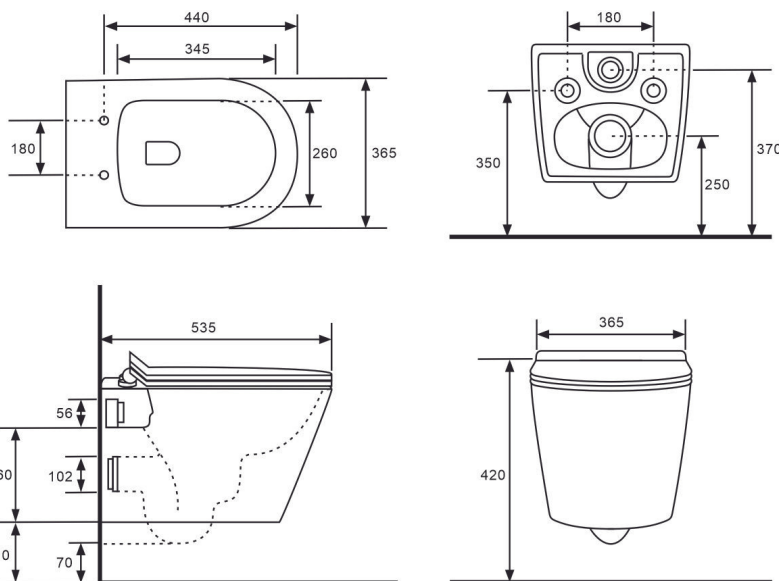

CORTONA

BACK-TO-WALL TOILET WALL-HUNG PAN

PRODUCT CODE: BL-104N-WHT

FEATURES:

- Gloss white finish
- Rimless flush
- Antibacterial Glazed Pipe
- UF soft close seat
- WELS 4 Star rated, 4.5L/3L (3.5L average flush)
- Universal installation – Back or bottom entry
- P-Trap: 180mm

WARRANTIES:

Ceramics: 15 Years/1-year Labour
Parts: 1 Year/1-year Labour

CLEANING AND CARE:

- The seat and cover should be cleaned using warm soapy water
- Clean only with a soft cloth or sponge using warm water and mild soap or detergent.
- Do not use any abrasive cleaning materials.